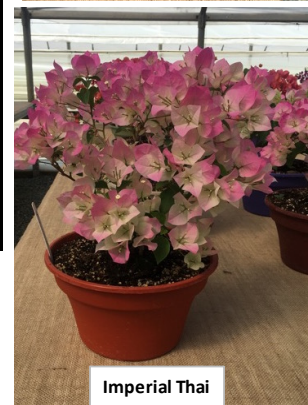

* 73 CELL sold as 72 CELL

Pricing:

Price per shipment	500 – 900 5 cs - 9 cs	1000 – 4900 10 cs - 49 cs	5,000 – up 50 cs - up
Bougainvillea	$0.69	$0.66	$0.60
Bougainvillea Rijnplant Vera, RijnStar, VF	$0.80	$0.77	$0.70
Blueberry Ice, Helen Johnson, White Strips	$0.57	$0.57	$0.57

** Royalty and Tags: $0.15 - Rijnplant Vera, RijnStar, and VF Exclusives Only

Vista A. Messick